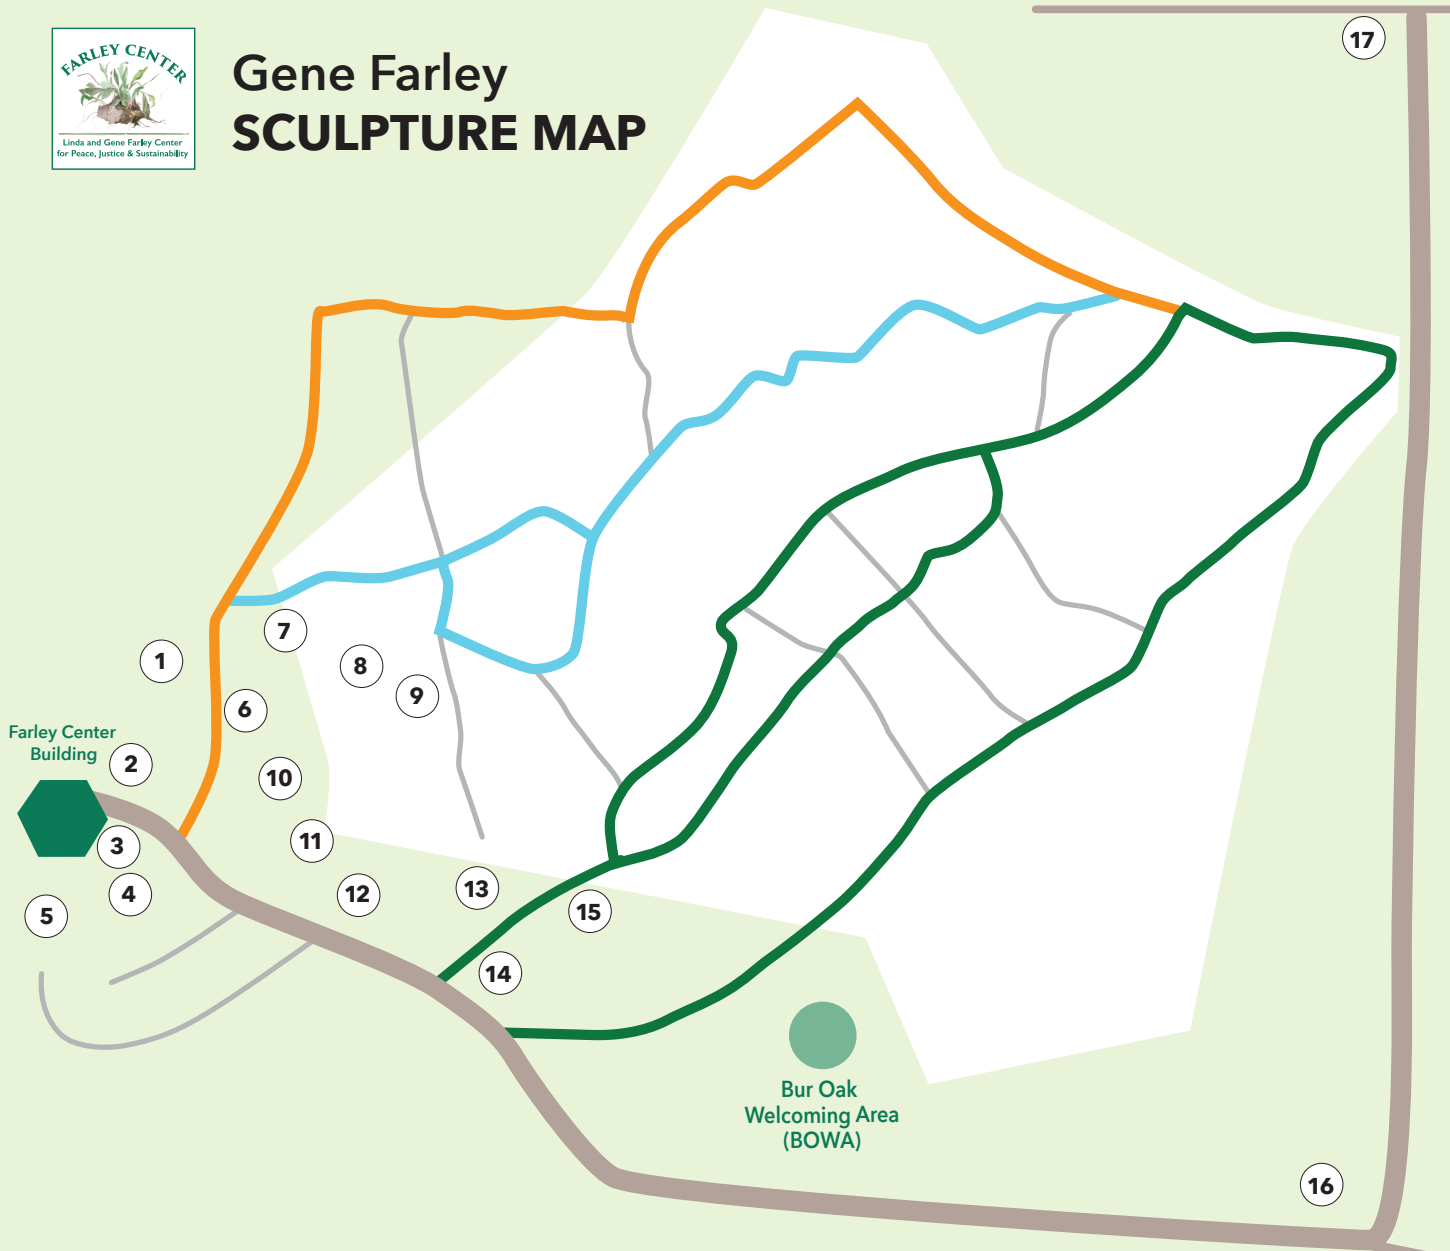

Gene Farley SCULPTURE MAP

WALKING TRAILS

- Green Trail
- Lake Loop Trail
- Orange Trail
- Connecting Trails

SCULPTURES

1. Phoenix Rising
(Linda's Grave)
2. The Watcher
3. The Fisher
4. Kitchen Stove
5. Flight
6. Box
7. Out of the
Primordial Ooze
8. Feed Me
9. Dancing
(Gene's grave)
10. Solar System
and Beyond
11. Big Bang
12. Iron Butterfly
13. Planaria
14. Solar System
15. The Dancers
16. La Puerta
17. Forest Canopy

Without Justice There Can Be No Peace • Without Peace There Can Be No Sustainability • Without Sustainability There Can Be No Future

www.farleycenter.org • 2299 Spring Rose Road, Verona, WI 53593 • 608-845-8724 • programs@farleycenter.org

PLEASE RETURN LAMINATED COPIES OF THE MAP